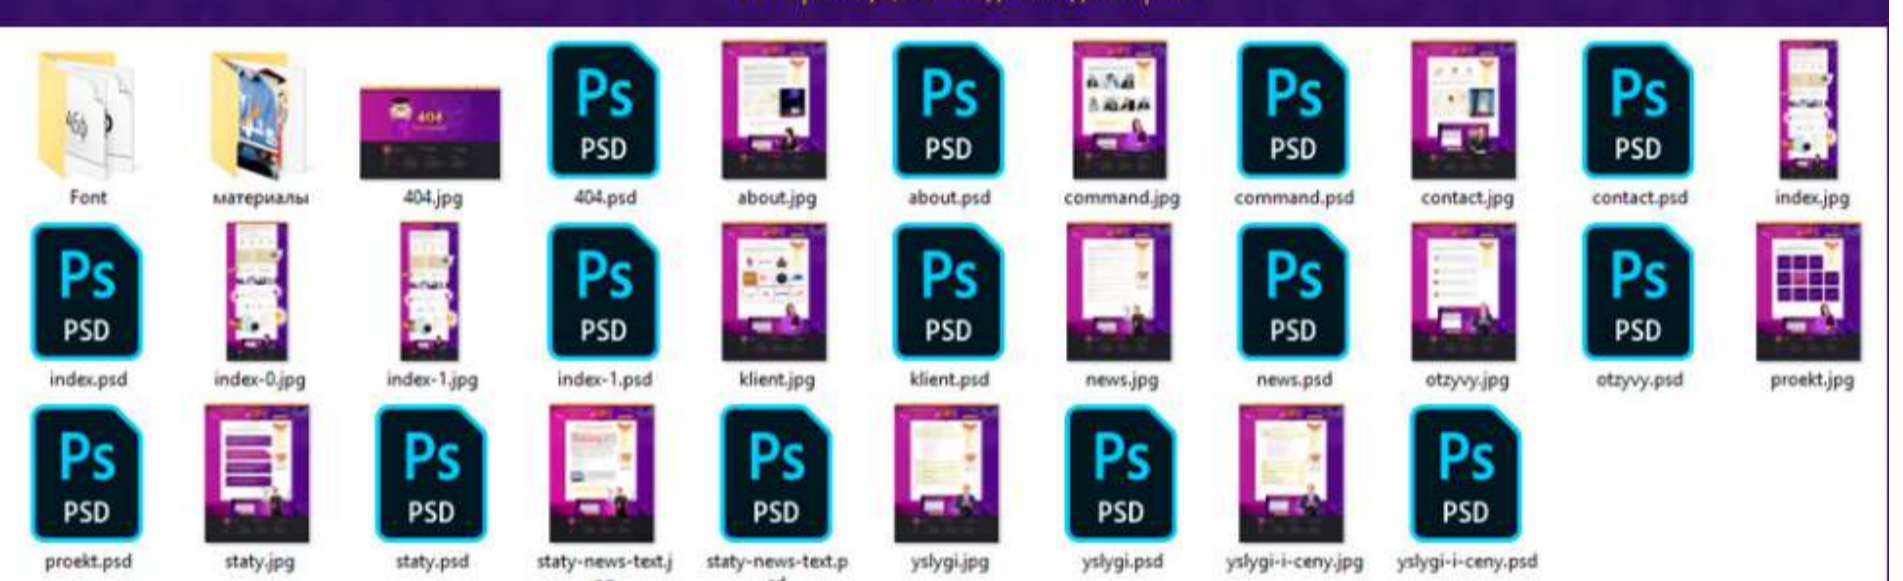

swiss made software

CROSSEEDS

BUSINESS SOLUTIONS FOR YOU

BS4Y
BUSINESS SOLUTIONS FOR YOU

BUSINESS SOLUTIONS FOR YOU
CREATIVE TEAM BS4Y...

CREATIVE DESIGN

ADOBE PHOTOSHOP CC

BUSINESS SOLUTIONS FOR YOU