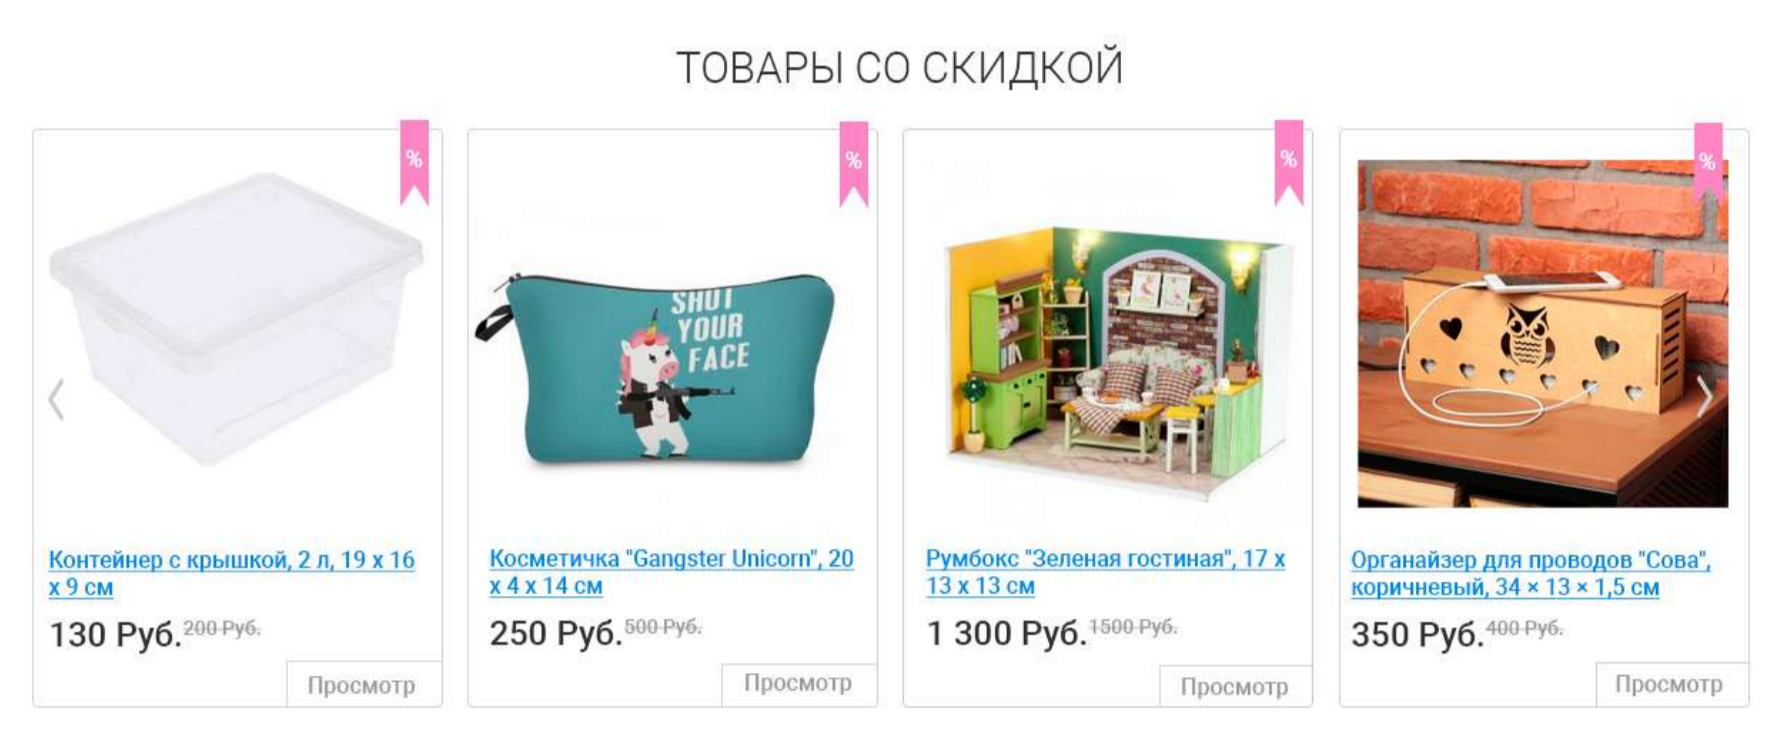

BUSINESS SOLUTIONS FOR YOU

HALDENWEG 9
CH - 5709 SEON

WWW.BS4Y.SWISS
INFO@BS4Y.SWISS

MOBILE +41 (0)76 737 00 84
OFFICE +41 (0)44 500 02 70
FAX +41 (0)44 500 02 74

TEFANTROEHLER.BS4Y

swiss made software