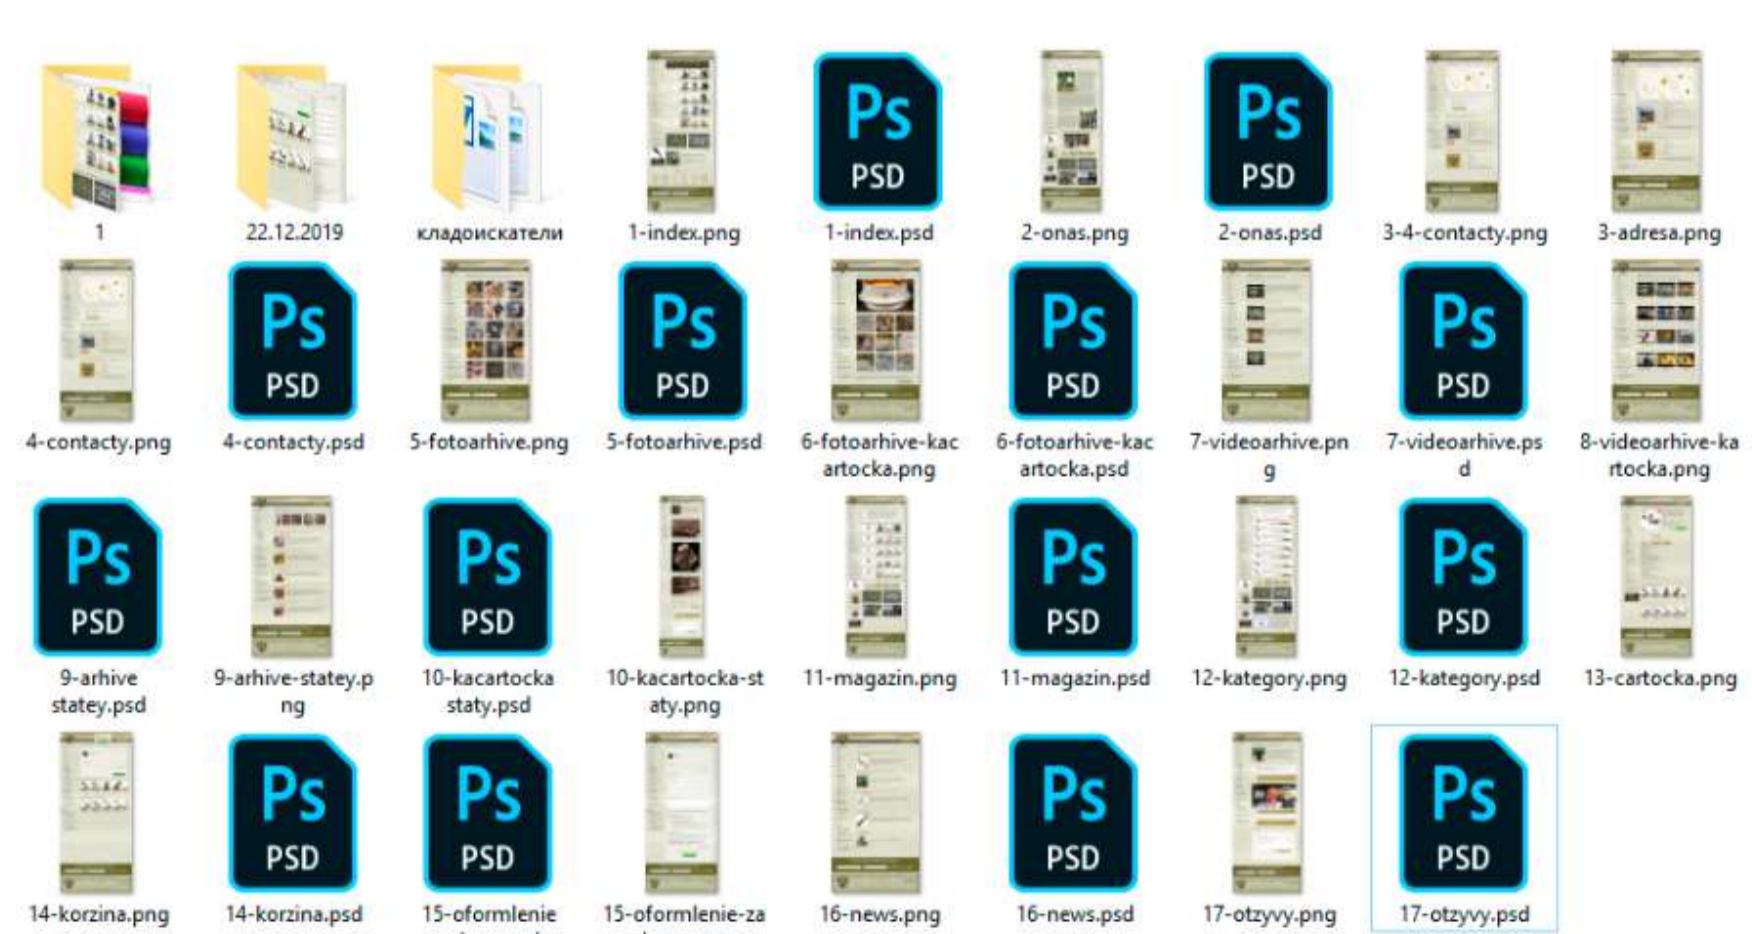

BUSINESS SOLUTIONS FOR YOU

HALENDWEG 9
CH - 5709 SEON

XHW@BS4Y.SWISS
INFO@BS4Y.SWISS

MOBILE +41 (0)76 737 00 84
OFFICE +41 (0)44 500 02 70
FAX +41 (0)44 500 02 74

TEFANTROENNER.BSA4Y

swiss made software

Vladimir Poryaev's treasure hunting office