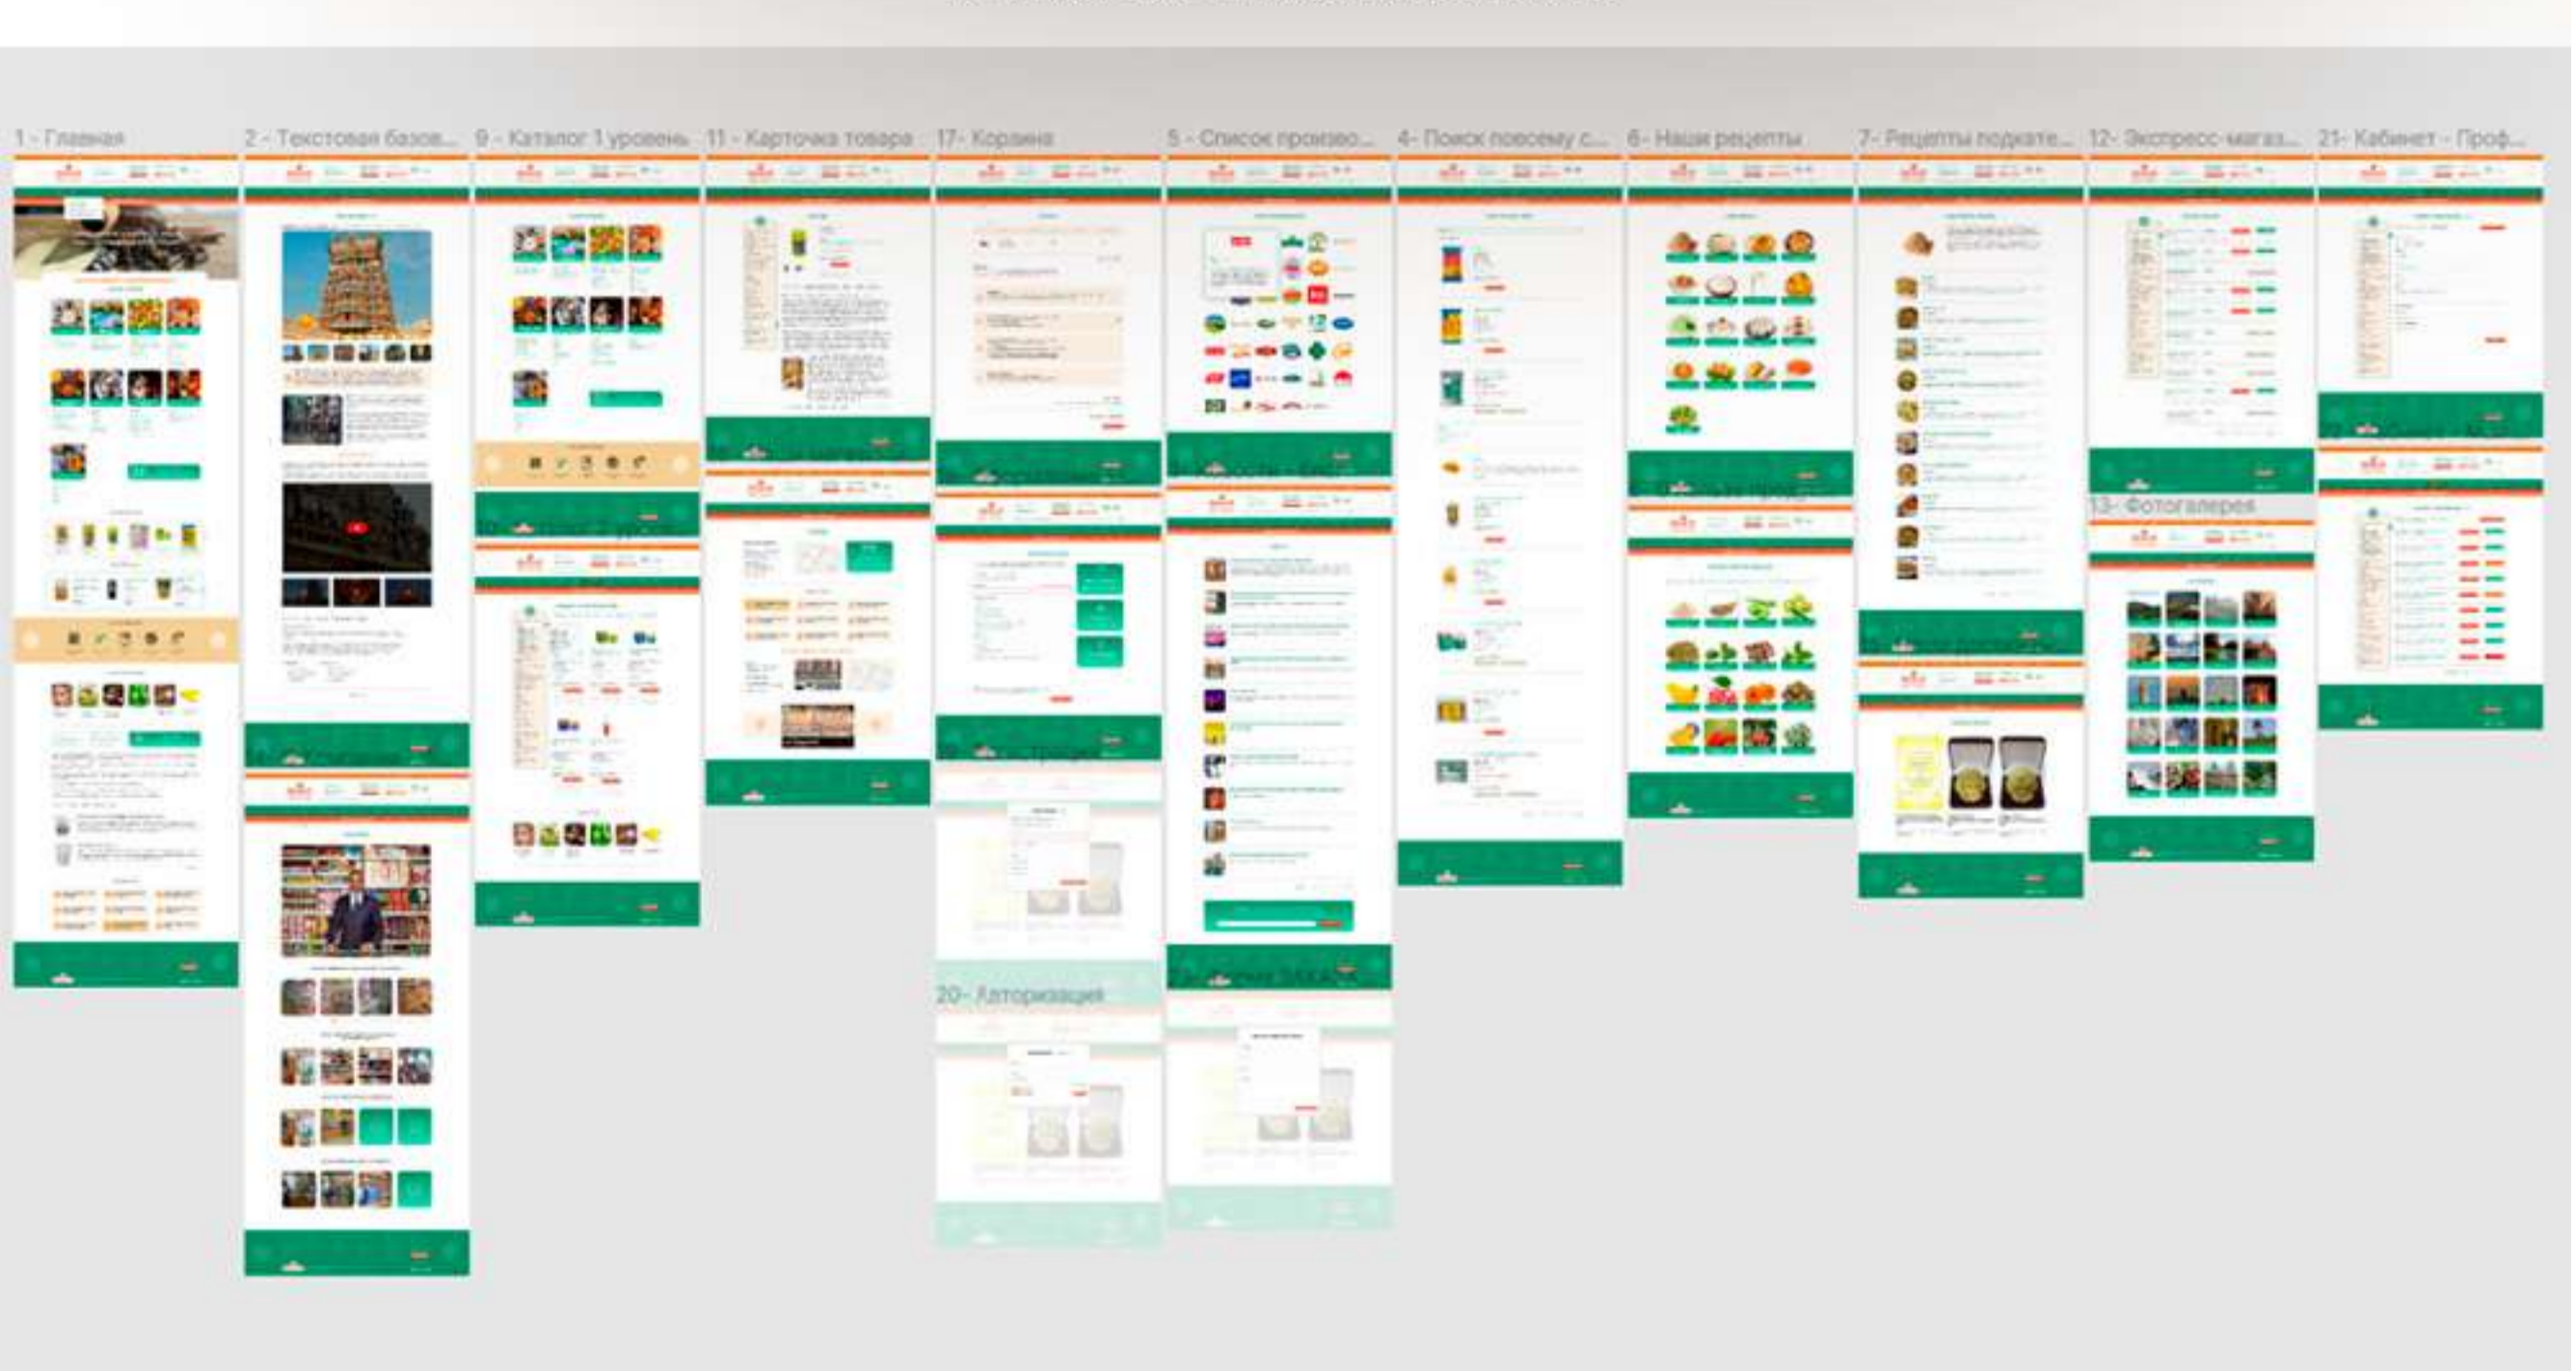

23 страницы уникального дизайна

BS4Y
BUSINESS SOLUTIONS FOR YOU

HALENDWEG 9
CH - 5709 SEON

XWWW.BS4Y.SWISS
INFO@BS4Y.SWISS

MOBILE +41 (0)76 737 00 84
OFFICE +41 (0)44 500 02 70
FAX +41 (0)44 500 02 74

TEFANTROENLIER.BS4Y

swiss made software