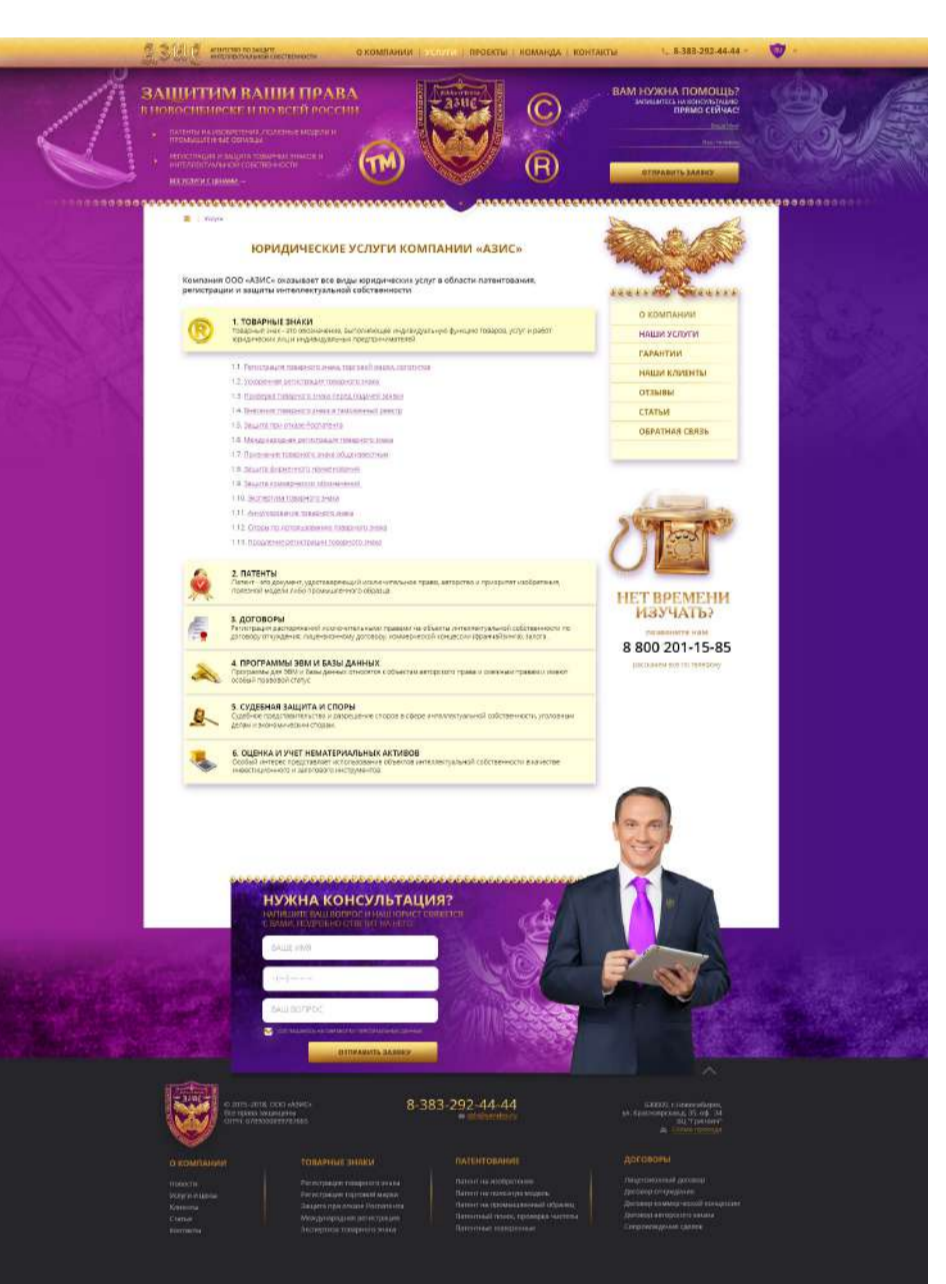

swiss made software

CROSSEEDS

BUSINESS SOLUTIONS FOR YOU

BS4Y
BUSINESS SOLUTIONS FOR YOU

BUSINESS SOLUTIONS FOR YOU
CREATIVE TEAM BS4Y...

CREATIVE DESIGN

ADOBE PHOTOSHOP CC

BUSINESS SOLUTIONS FOR YOU